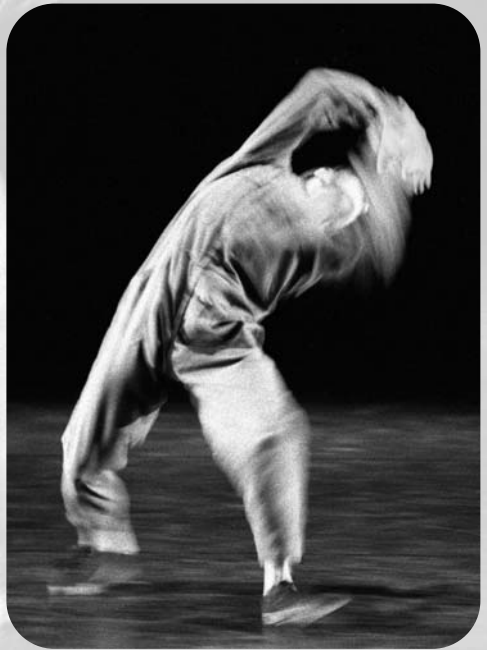

The Electric Lodge in Venice presents
Extra Ordinary Movement

Dance Photography by Paul Antico

Show runs January 18, 2008 through February 3, 2008

Closing Reception

February 3rd, 5 pm to 8 pm

featuring images from Los Angeles
Dancers and Dance Companies:

Collage Dance Theatre
Winifred R. Harris' Between Lines
Dancer Paris Wages
Dancer Gaida Paulovska
JazzAntiqua Dance & Music Ensemble
Anjani's Kathak Dance of India
Premier Cru

More info:

310-966-0096

The Electric Lodge
1416 Electric Avenue
Venice, CA 90291

Easy directions from Lincoln & Venice Blvds:

Go West toward the beach on Venice. Turn right on Abbot Kinney,
turn right on California, turn right on Electric.

PLEASE PARK IN THE FREE ONSITE LOT.